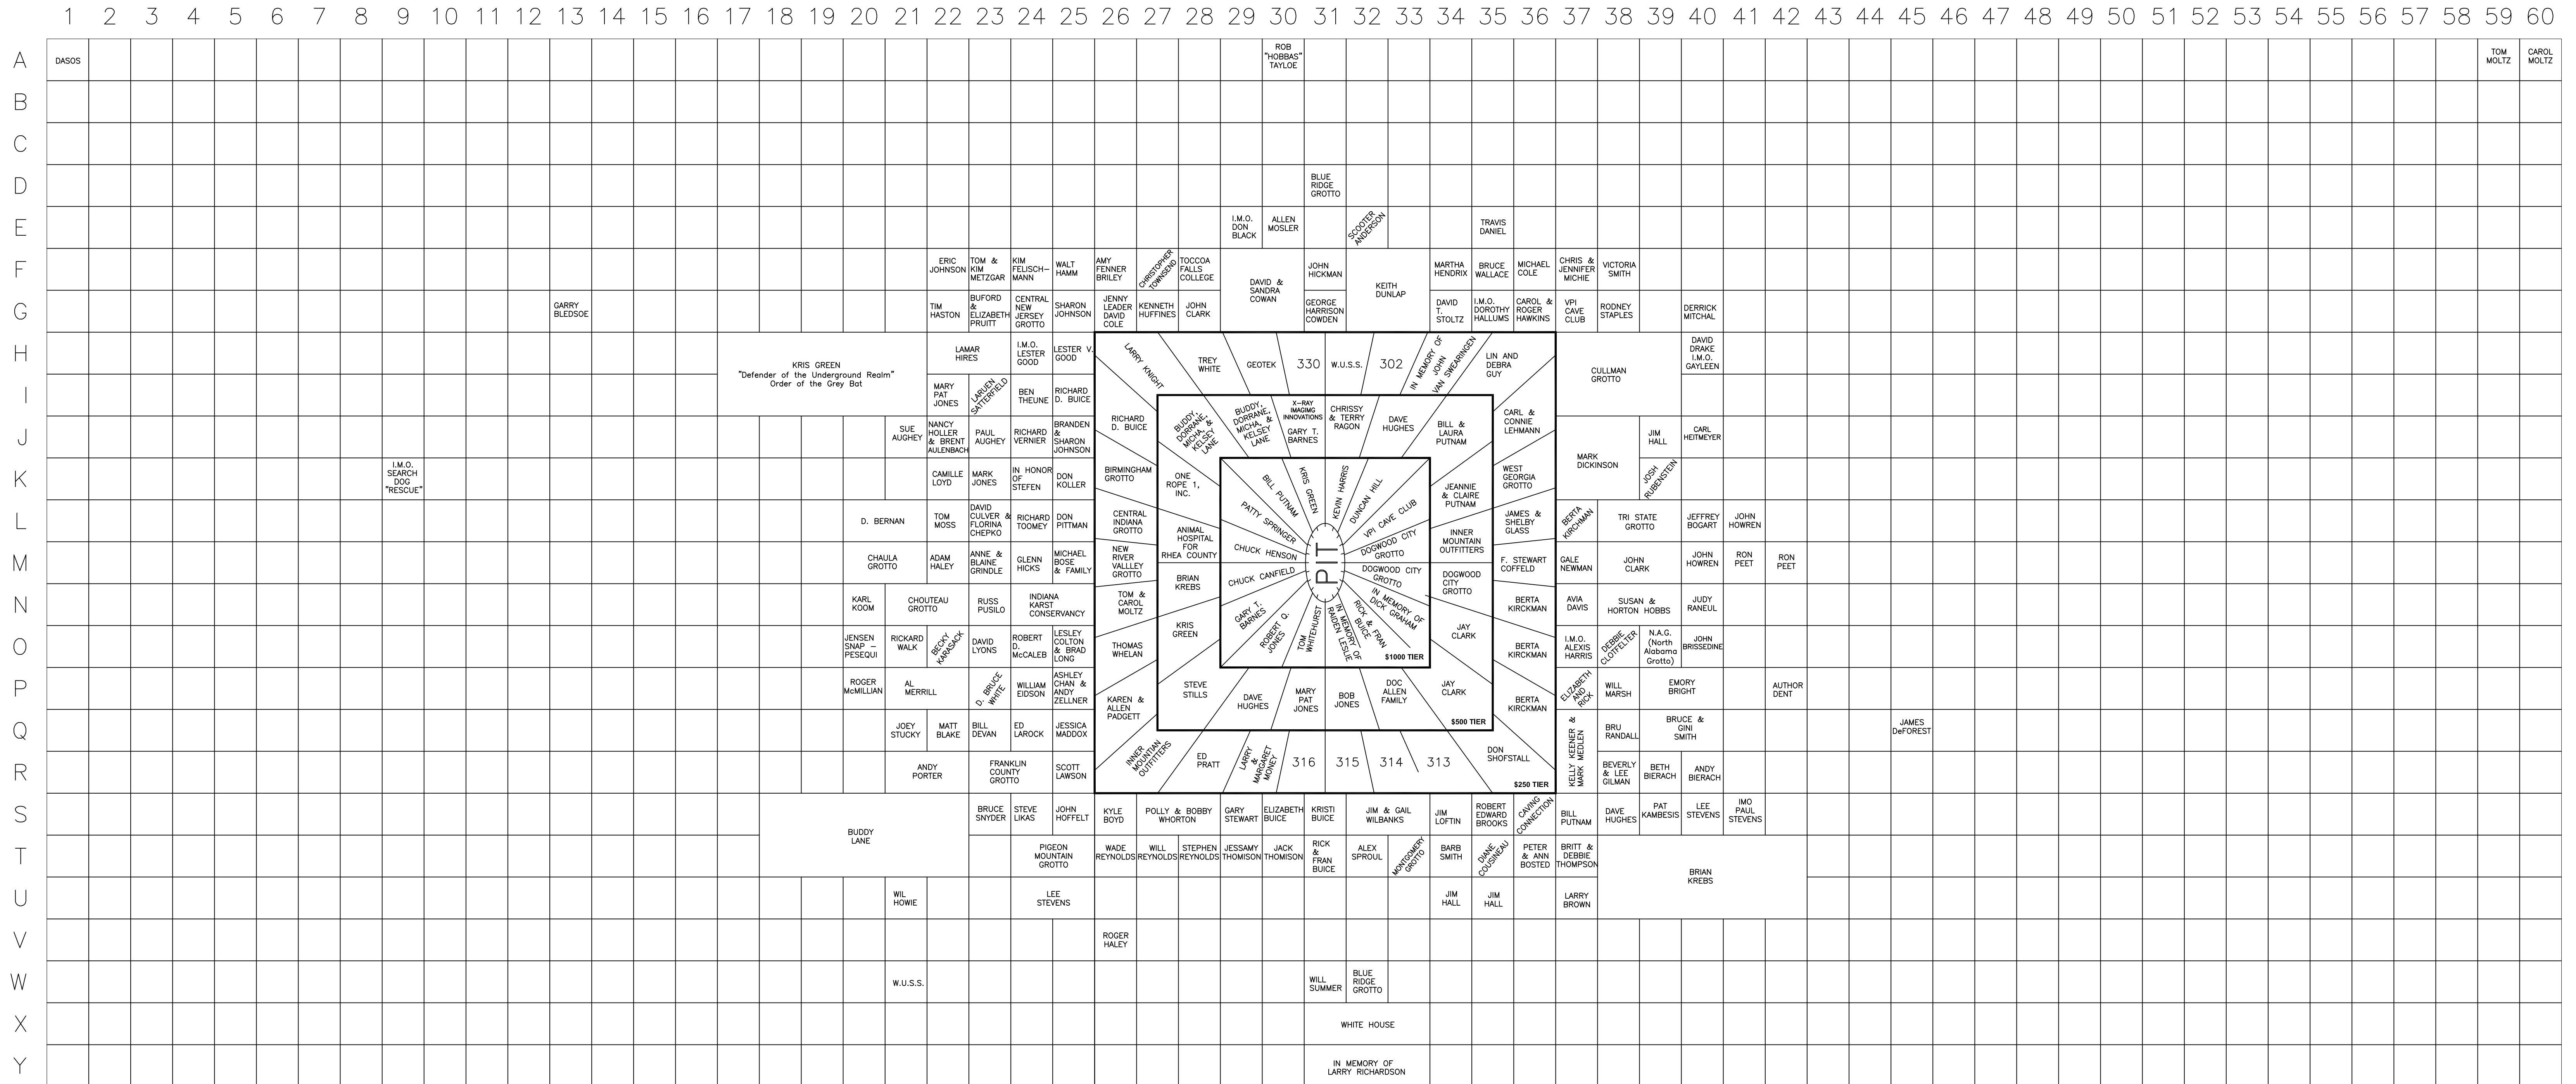

# THE SOUTHEASTERN CAVE CONSERVANCY, INC

## VALHALLA CAVE PRESERVE PLOT MAP

28 MAY 2009 revision Kris Green  
Original Map by Kenneth Huffines

I.M.O = IN MEMORY OF

**BUY A PIECE OF THE PIT FOR AS LITTLE AS \$50!**